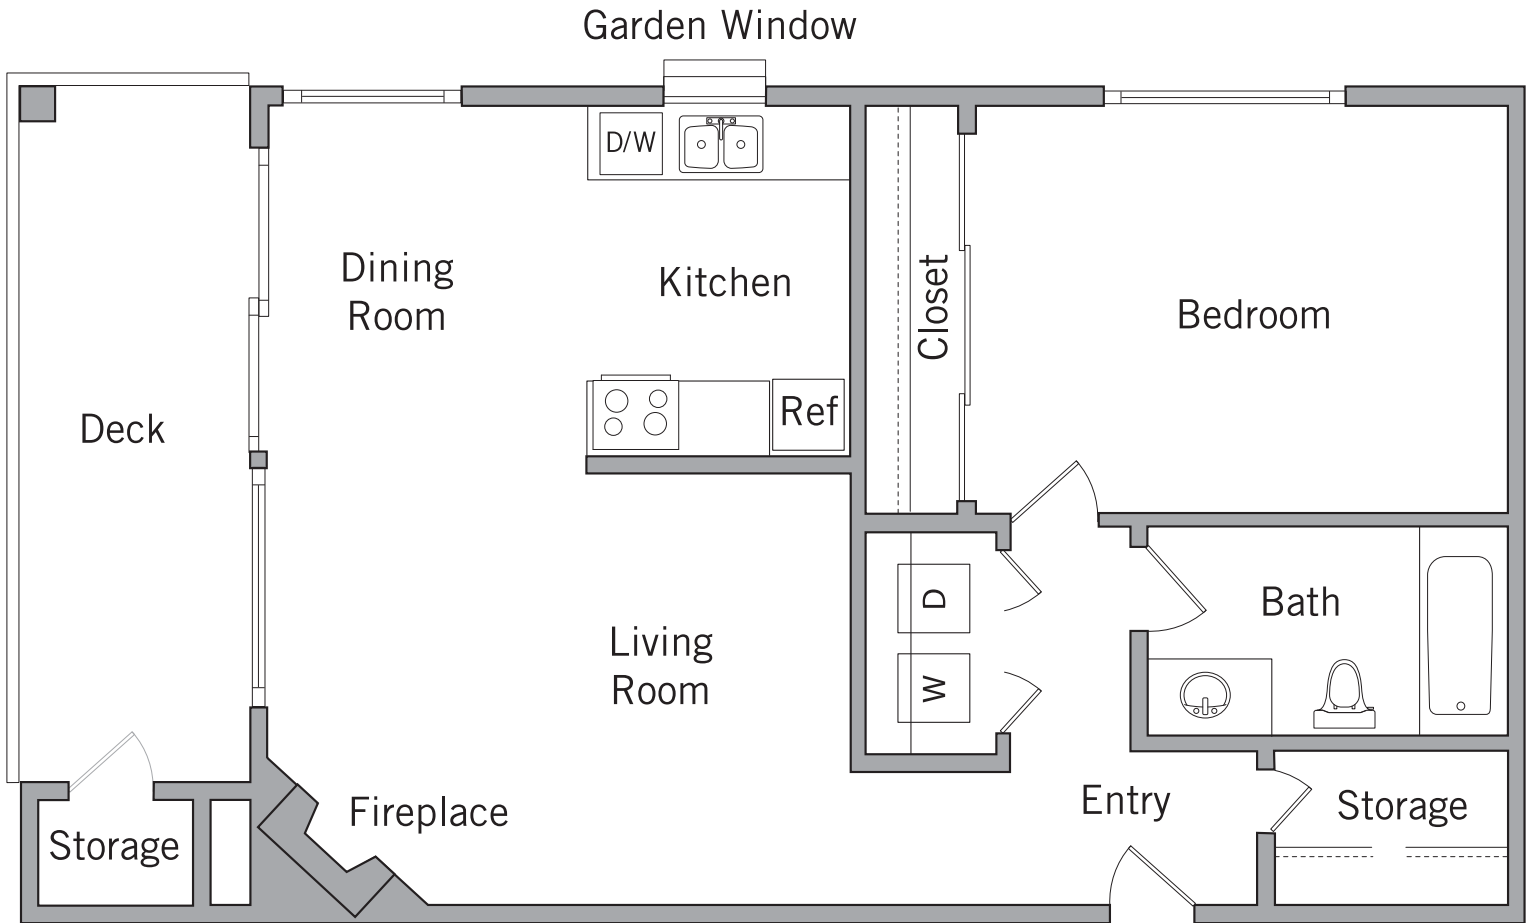

OVERLOOK  
1 Bedroom | 1 Bath  
Approx. 703 sq.ft.

# CLIFFSIDE

A P A R T M E N T S

We reserve the right to modify plans, features and specifications without notice or obligation. Measurements and square footage are approximate and should not be relied upon. Each floorplan is an artist's conception and is not to scale.