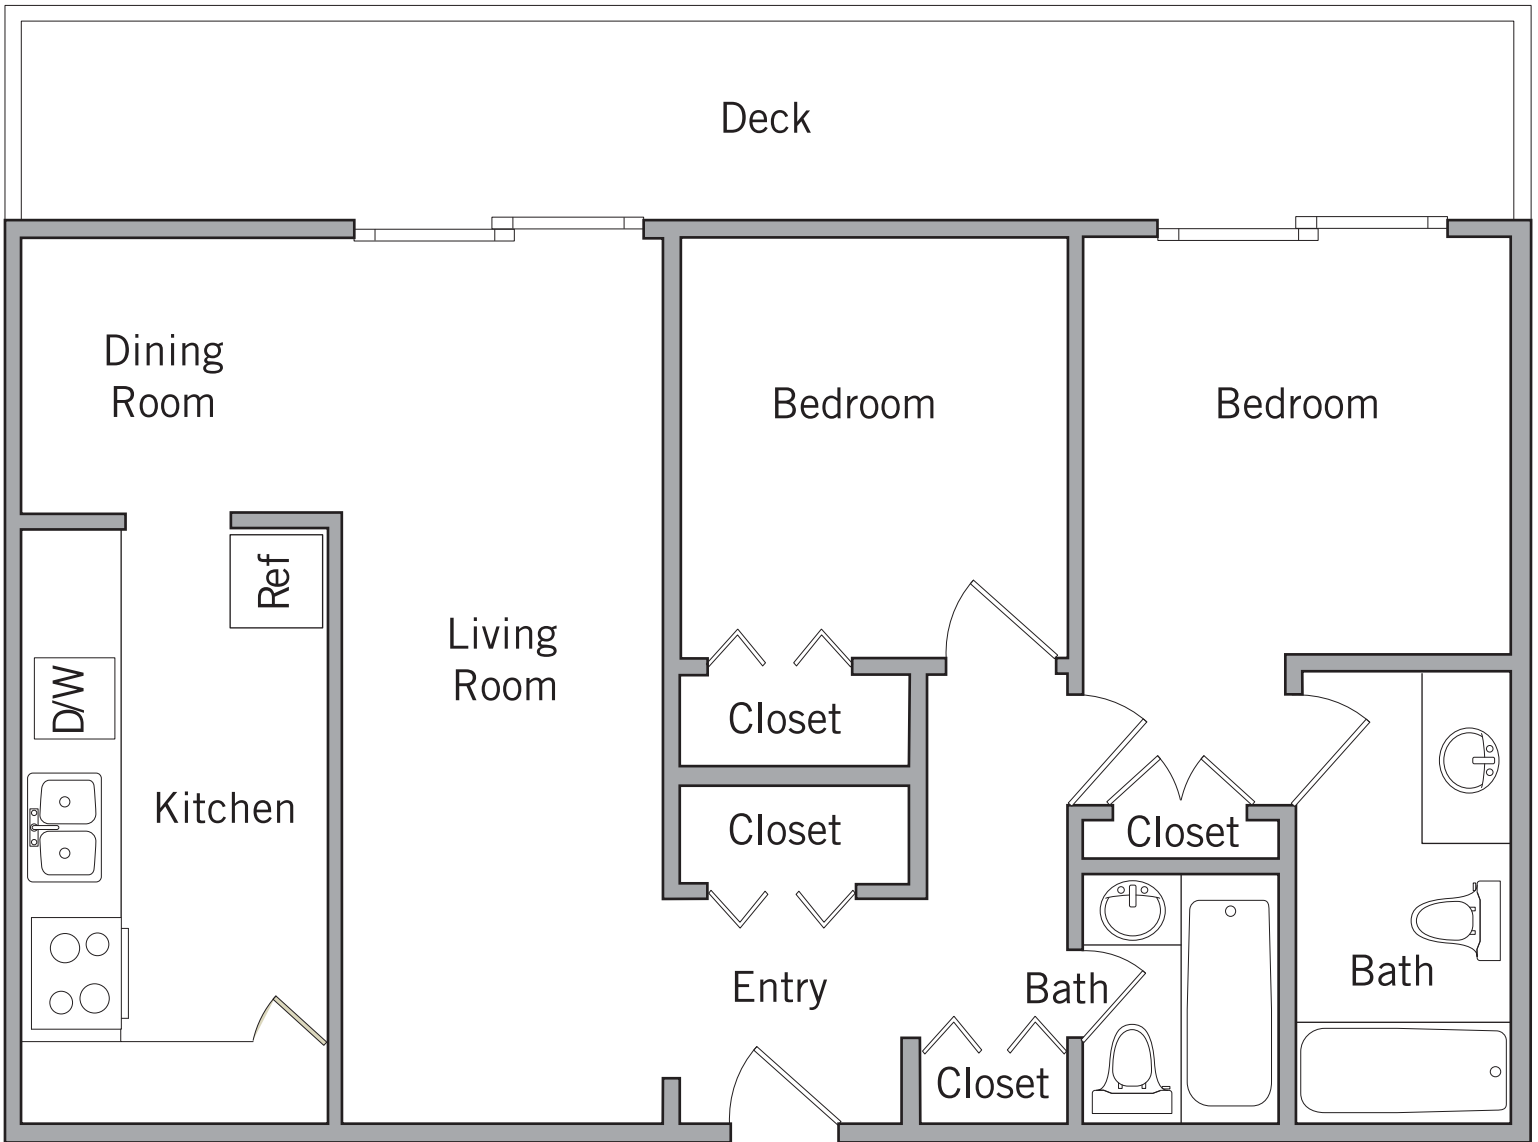

MARINA

2 Bedroom | 2 Bath

Approx. 1,050 sq.ft.

CLIFFSIDE APARTMENTS

We reserve the right to modify plans, features and specifications without notice or obligation. Measurements and square footage are approximate and should not be relied upon. Each floorplan is an artist's conception and is not to scale.