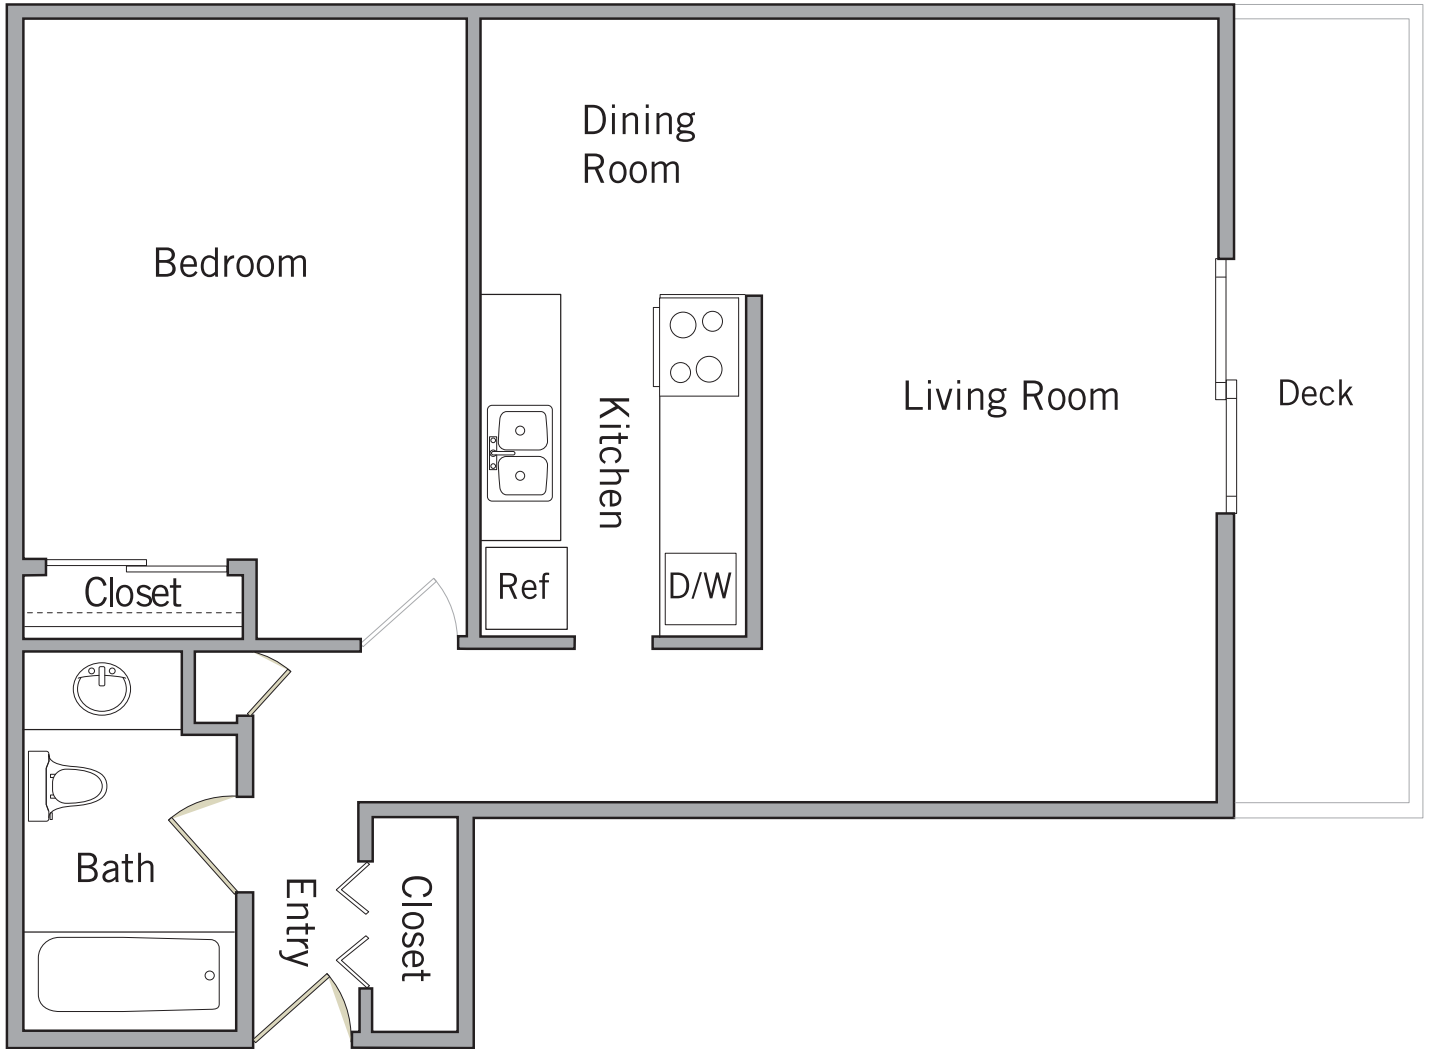

# HAVEN

1 Bedroom | 1 Bath

Approx. 715 sq.ft.

## CLIFFSIDE APARTMENTS

We reserve the right to modify plans, features and specifications without notice or obligation. Measurements and square footage are approximate and should not be relied upon. Each floorplan is an artist's conception and is not to scale.