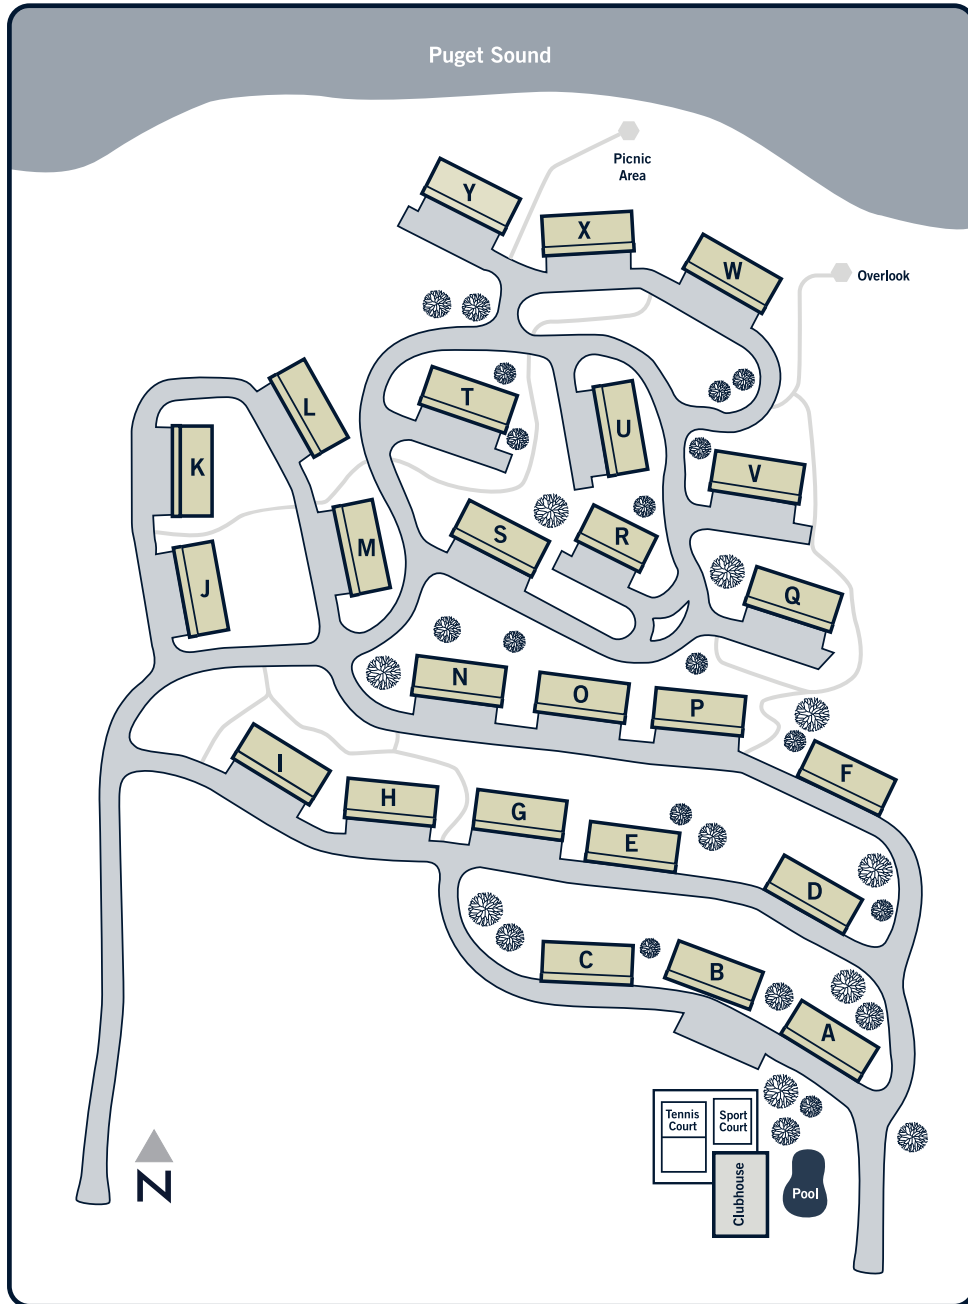

Cliffside Apartments

SITE MAP

GIG HARBOR, WA 98335 / V: 253-858-6285 / ✉ CLIFFSIDE@PROMETHEUSREG.COM
WWW.CLIFFSIDE-APTS.COM

We reserve the right to modify plans. This floorplan is an artist's conception and is not to scale.